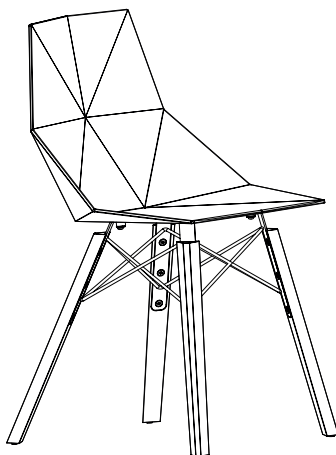

MONTAJE

Colección FAZ WOOD / FAZ WOOD COLLECTION
instrucciones para montaje / instructions to assembly

x1

x1

x4

x4

x4

x1

FAZ WOOD Sillón
FAZ WOOD Armchair

Ref. : 54294
57x51x83 cm.

FAZ WOOD Silla
FAZ WOOD Chair

Ref. : 54295
51x47x83 cm.