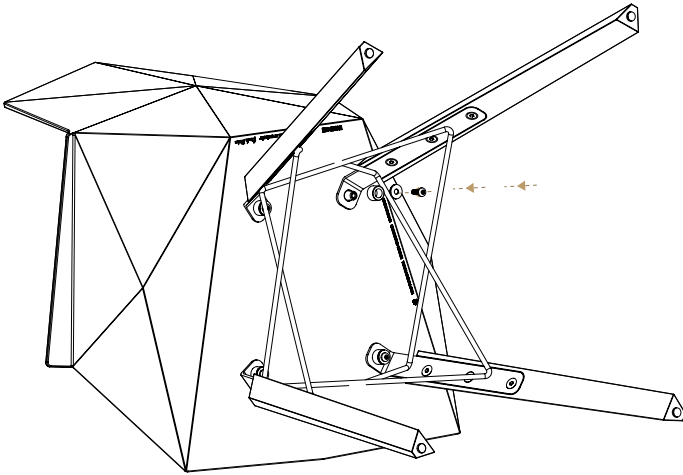

MONTAJE

Colección FAZ WOOD / FAZ WOOD COLLECTION
instrucciones para montaje / instructions to assembly

x1

x1

x4

x4

x4

x1

FAZ WOOD Sillón
FAZ WOOD Armchair

Ref. : 54294
57x51x83 cm.

FAZ WOOD Silla
FAZ WOOD Chair

Ref. : 54295
51x47x83 cm.