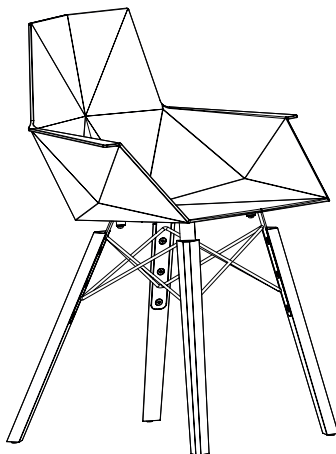

MONTAJE

Colección FAZ WOOD / FAZ WOOD COLLECTION
instrucciones para montaje / instructions to assembly

x1

x1

x4

x4

x4

x1

FAZ WOOD Sillón
FAZ WOOD Armchair

Ref. : 54294
57x51x83 cm.

FAZ WOOD Silla
FAZ WOOD Chair

Ref. : 54295
51x47x83 cm.