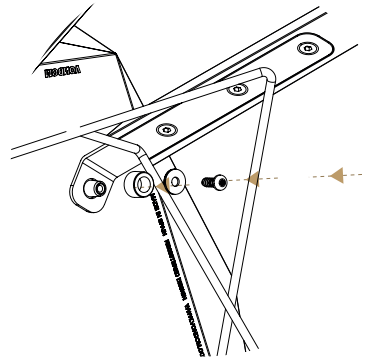

MONTAJE

Colección FAZ WOOD / FAZ WOOD COLLECTION
instrucciones para montaje / instructions to assembly

x1

x1

x4

x4

x4

x1

FAZ WOOD Sillón
FAZ WOOD Armchair

Ref. : 54294
57x51x83 cm.

FAZ WOOD Silla
FAZ WOOD Chair

Ref. : 54295
51x47x83 cm.